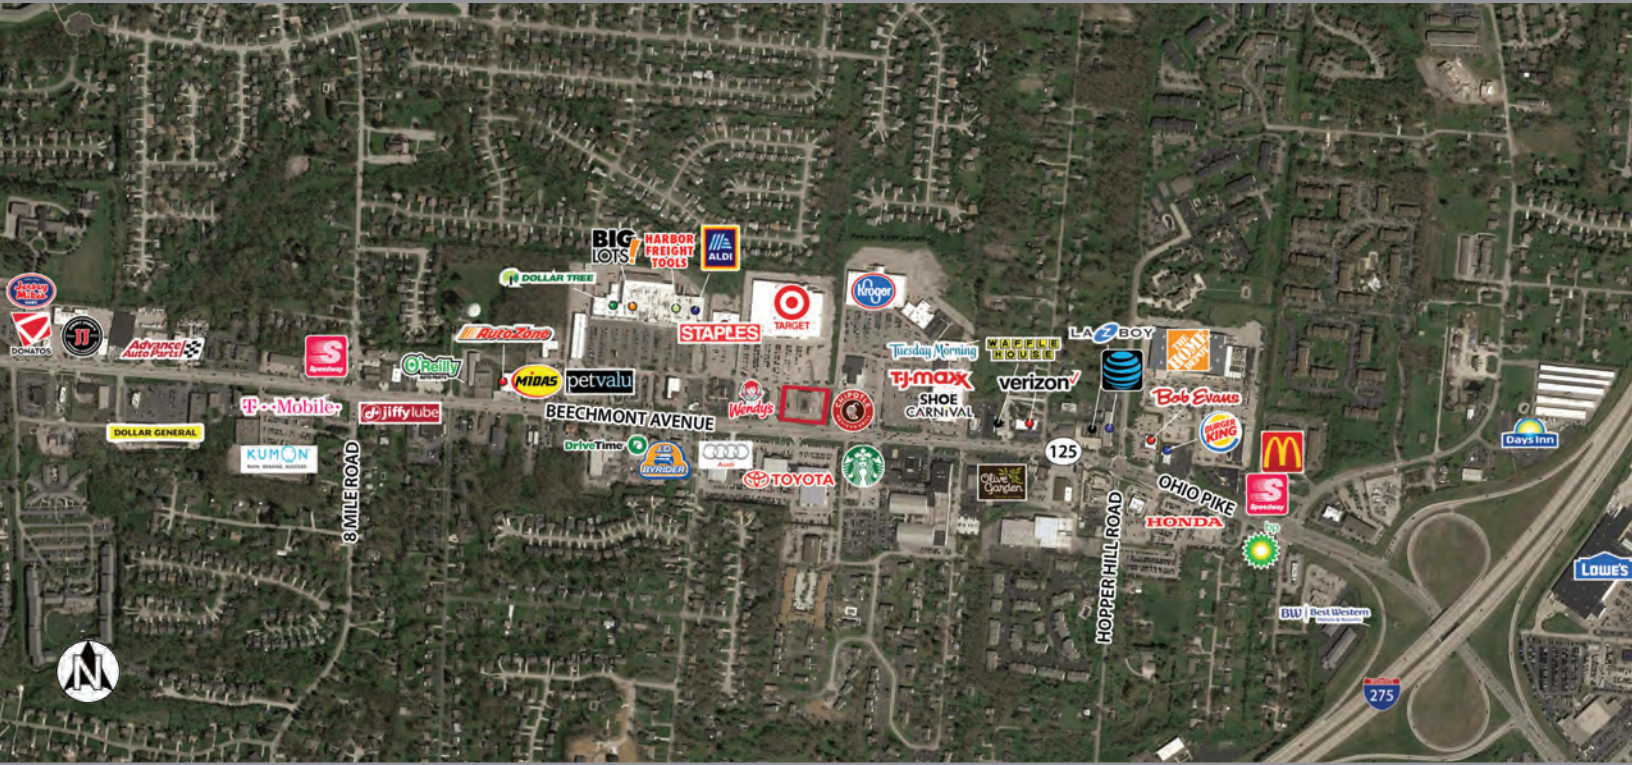

# Beechmont Pad

430 Ohio Pike  
Cincinnati, OH 45255  
Clermont County

## key features

- ±1-acre pad
- Target-anchored center
- excellent visibility and high traffic flow
- ample parking
- daily traffic counts: 29,652 on Beechmont Avenue/S.R. 125 and 67,673 on I-275

## demographics

	1 mile	3 miles	5 miles
population	11,217	55,898	120,850
households	4,651	22,473	49,660
avg. household income	\$109,962	\$134,712	\$124,239
daytime population	6,989	38,956	75,827

2023 estimates. Source: Applied Geographic Solutions 4/2023, TIGER Geography

# Beechmont Pad

430 Ohio Pike  
Cincinnati, OH 45255  
Clermont County

UNIT	TENANT	DIMS.	ACRES
8680	TARGET		
430	ZIEBART		±1.00
8660	WENDY'S	187 x 236	±1.00